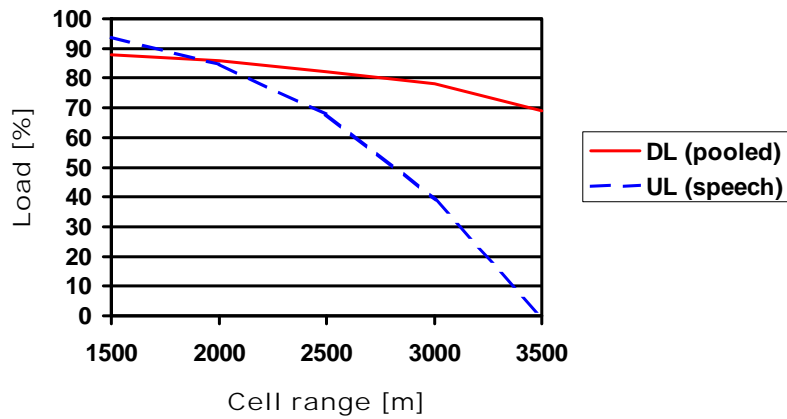

Power is the common shared resource

Wireless@KTH

Capacity and Coverage

Coverage, Capacity and Service Flexibility

- Soft capacity gives flexibility between coverage, capacity and quality

Coverage vs. capacity

Wireless@KTH

Uplink - downlink comparison

Excercise

WCDMA (UMTS) and GSM1800 are almost at the same frequency band so a comparison is pretty relevant. For speech the two link budgets don't differ much. From a coverage perspective the maximum cell radius is about 3-5km for both systems. Using the example above, If an operator has 5MHz,