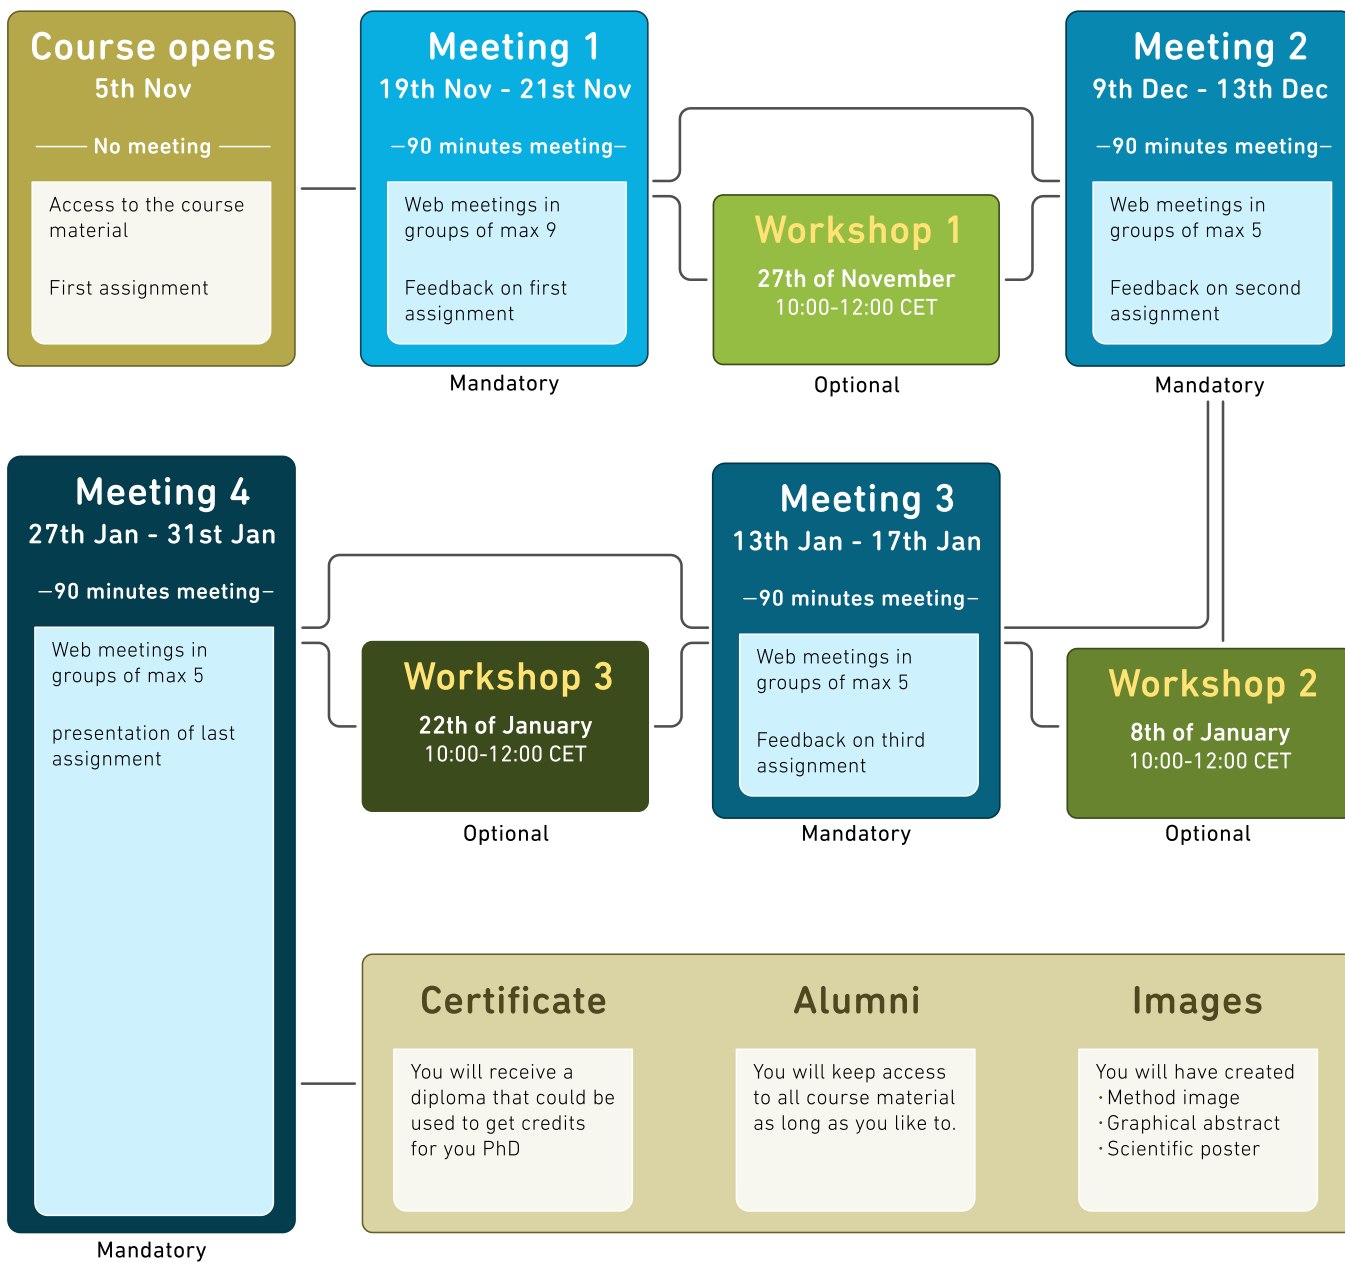

Schedule Visualize your Science

Winter 2024-2025

Schedule Visualize your Science

All time slots to book

The course opens the 5th of November. You will then get access to all material and also the first assignment. You don't have to be present at any meeting on that date

OPTIONAL ONLINE DRAWING WORKSHOPS

Workshop 1	Workshop 2	Workshop 3
27th of November 10:00-12:00 CET	8th of January 10:00-12:00 CET	22nd of January 10:00-12:00 CET